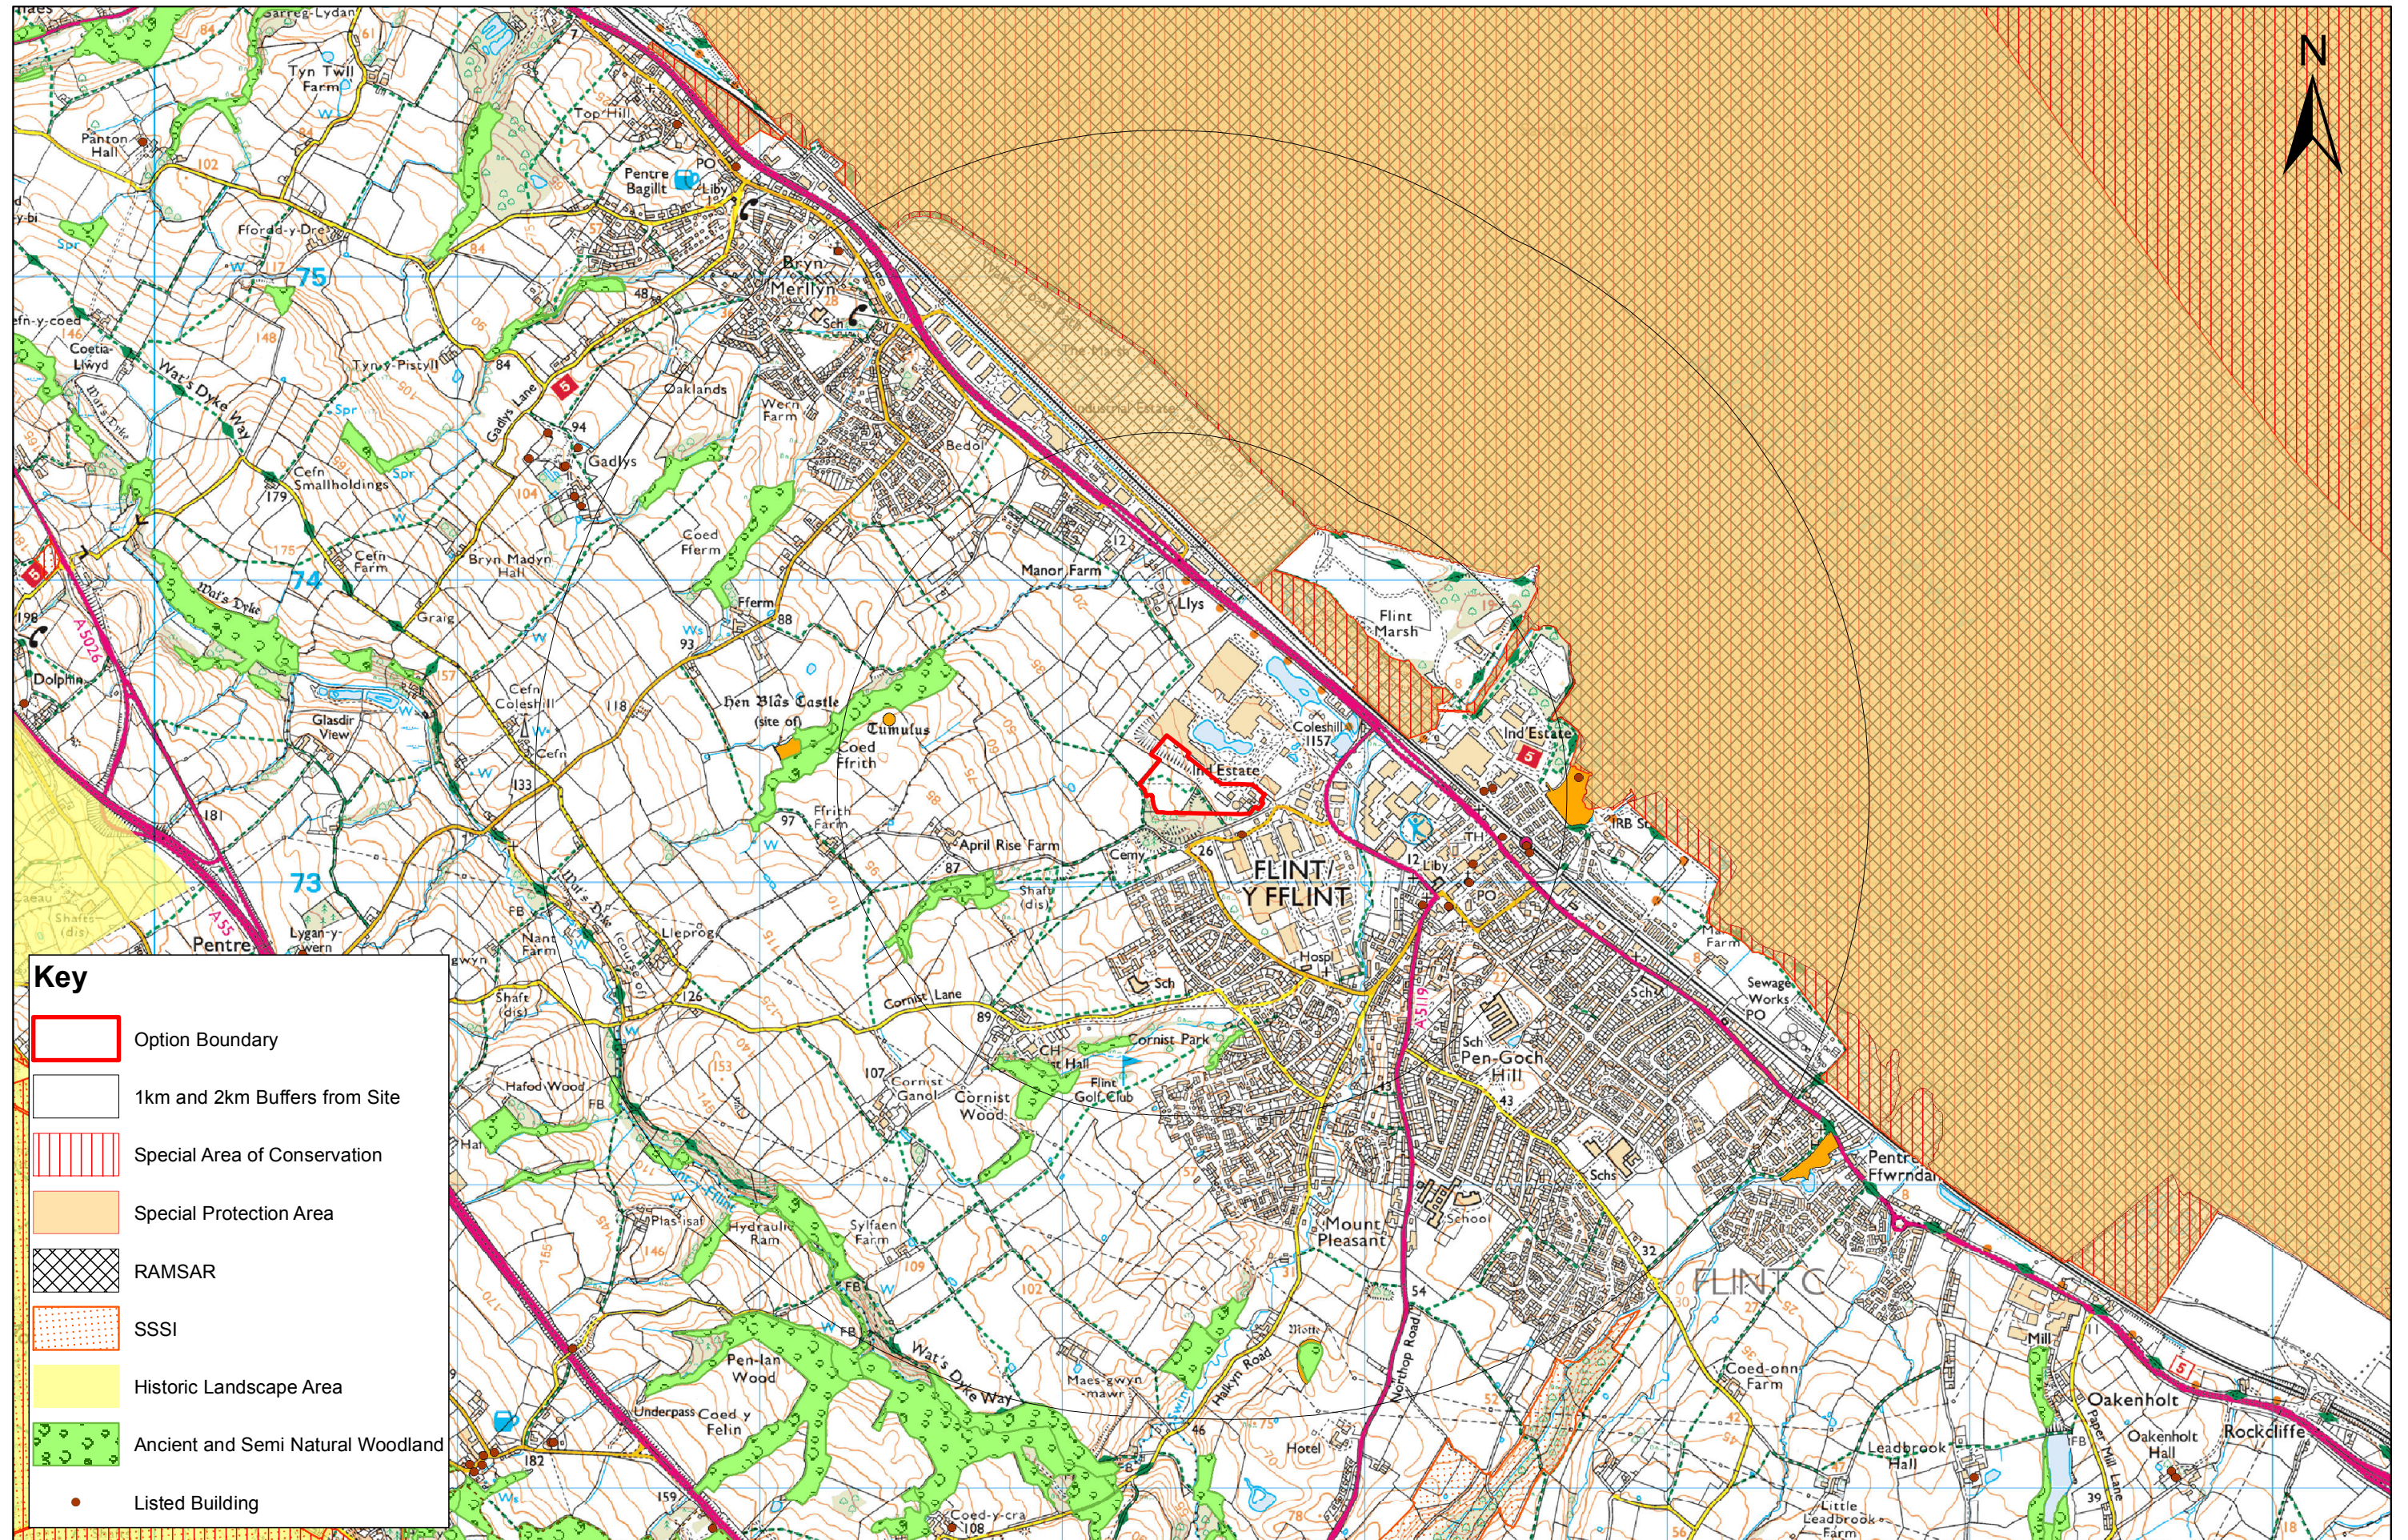

# Coleshill Green Hydrogen Cultural Heritage Desktop Survey

**Key**

- Option Boundary
- 1km and 2km Buffers from Site
- Special Area of Conservation
- Special Protection Area
- RAMSAR
- SSSI
- Historic Landscape Area
- Ancient and Semi Natural Woodland
- Listed Building